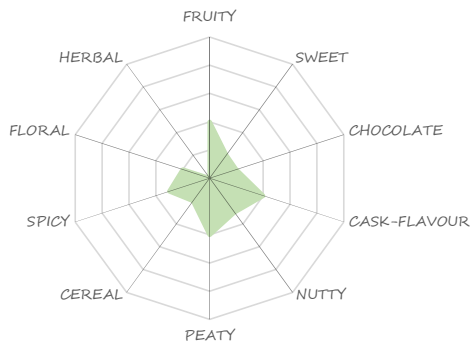

# ABBHEY'S WHISKY TASTING NOTE

HATCHOBORI GARDEN

**DISTILLERY** COTSWOLDS

**NAME** COTSWOLDS PEATED

**REGION** ENGLAND

**AGE** - **STRENGTH** 60.2%

**CASK** ex-peated **TYPE** SINGLE MALT

## NOSE

*Soapy malt sweetness with little peat*

## TASTE

LIGHT  SMOOTH  CREAMY  OILY  DRY  POWERFUL

*Peppery sweet alcohol punch*

*and undertone mellow peat*