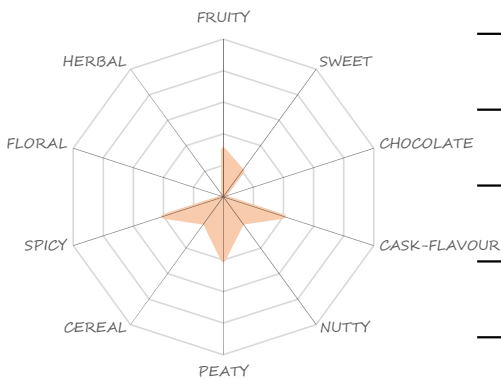

## GLANCE

## NOSE

*Soapy malt sweetness with little peat*

## COLOUR

## TASTE

LIGHT  SMOOTH  CREAMY  OILY  DRY  POWERFUL

*Peppery sweet alcohol punch*

*and undertone mellow peat*