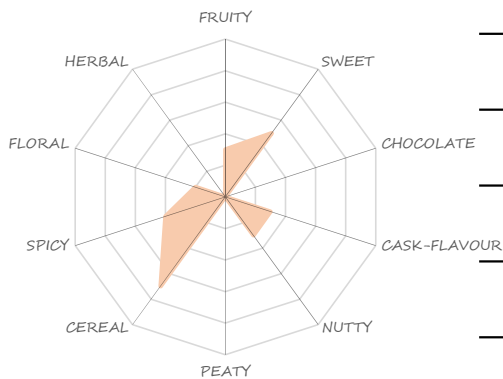

ABBHEY'S WHISKY TASTING NOTE

HATCHOBORI GARDEN

DISTILLERY KAVALAN
NAME SOLIST
REGION TAIWAN
AGE - **STRENGTH** 56.3%
CASK SHERRY **TYPE** SINGLE MALT

GLANCE

NOSE

_____ *buttery sweetness sherry kick*

COLOUR

TASTE

LIGHT SMOOTH CREAMY OILY DRY POWERFUL

_____ *peppery broad maltiness and subdued sweetness*

_____ *peppery aftermath*

FINISH

LENGTH SHORT

LONG

_____ *sticks to the tongue with a few peppery notes*
