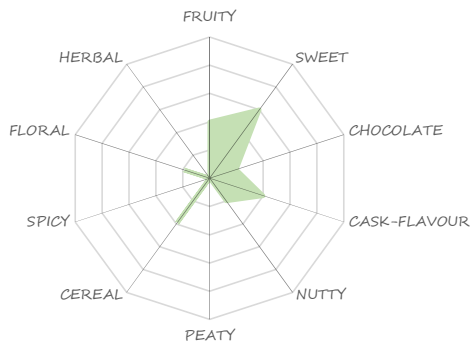

ABBHEY'S WHISKY TASTING NOTE

HATCHOBORI GARDEN

DISTILLERY KAVALAN
NAME SOLIST
REGION TAIWAN
AGE - **STRENGTH** 56.3%
CASK SHERRY **TYPE** SINGLE MALT

GLANCE

NOSE

_____ *buttery sweetness sherry kick*

COLOUR

TASTE

LIGHT SMOOTH CREAMY OILY DRY POWERFUL

_____ *peppery broad maltiness and subdued sweetness*

_____ *peppery aftermath*

FINISH

LENGTH SHORT

LONG

_____ *sticks to the tongue with a few peppery notes*
