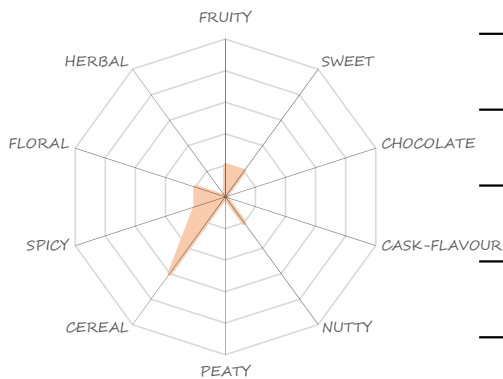

TASTE

LIGHT ☐ SMOOTH ☒ CREAMY ☐ OILY ☐ DRY ☐ POWERFUL ☐

Wheaty punch and peppery finish

FINISH

LENGTH SHORT ☒ LONG

Warming but leaves quickly