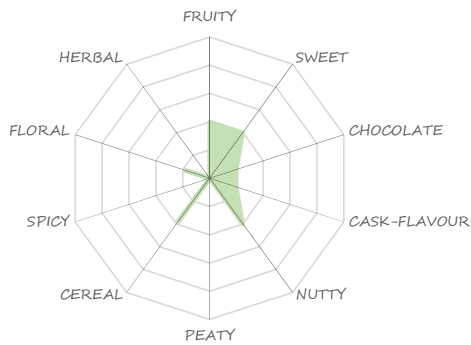

# ABBEY'S WHISKY TASTING NOTE

HATCHOBORI GARDEN

**DISTILLERY** LAKES DISTILLERY

**NAME** THE ONE BRITISH

**REGION** ENGLAND

**AGE** - **STRENGTH** 40.0%

**CASK** OAK & SHERRY **TYPE** BLENDED

## NOSE

*Subtly fruity and sweet with a malt tang*