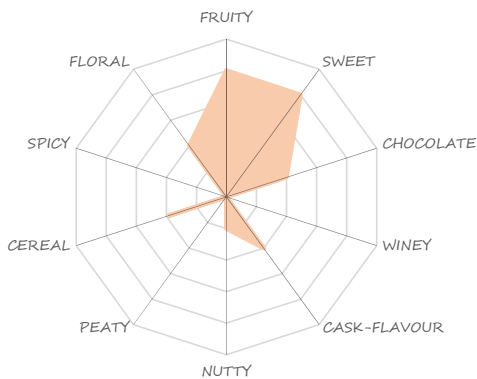

## NOSE

*honeyed raisins with a smooth vanilla touch*

## COLOUR

## TASTE

LIGHT  SMOOTH  CREAMY  OILY  DRY  POWERFUL

*caramelized pears with a wheaty smoothness*