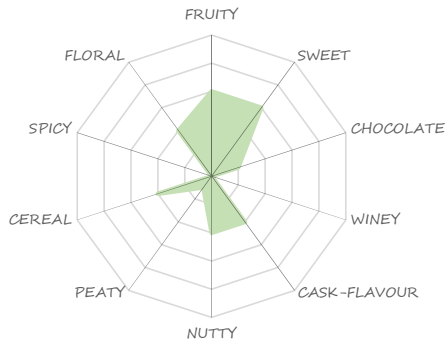

NOSE

honeyed raisins with a smooth vanilla touch