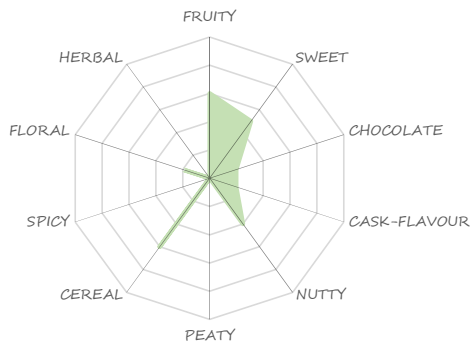

ABBHEY'S WHISKY TASTING NOTE

HATCHOBORI GARDEN

DISTILLERY ROYAL LOCHNAGAR
NAME ROYAL LOCHNAGAR 12Y
REGION HIGHLAND
AGE 12Y **STRENGTH** 40.0%
CASK OAK **WITH** A LITTLE WATER

GLANCE

NOSE

sweet and fruity with delicious malty undertone

COLOUR

TASTE

LIGHT SMOOTH CREAMY OILY DRY POWERFUL

spicy and malty delightful tang

FINISH

LENGTH SHORT

LONG

small spicy maltiness that strolls away