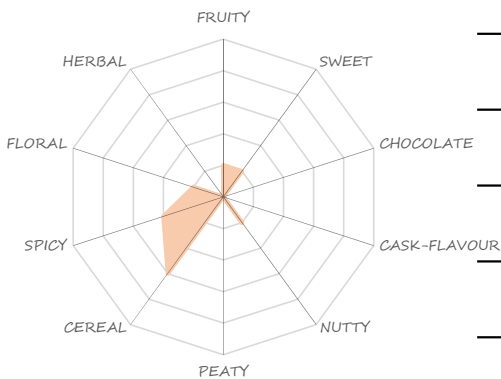

ABBHEY'S WHISKY TASTING NOTE

HATCHOBORI GARDEN

DISTILLERY ROYAL LOCHNAGAR
NAME ROYAL LOCHNAGAR 12Y
REGION HIGHLAND
AGE 12Y **STRENGTH** 40.0%
CASK OAK **WITH** A LITTLE WATER

GLANCE

NOSE

sweet and fruity with delicious malty undertone

COLOUR

TASTE

LIGHT SMOOTH CREAMY OILY DRY POWERFUL

spicy and malty delightful tang

FINISH

LENGTH SHORT

LONG

small spicy maltiness that strolls away