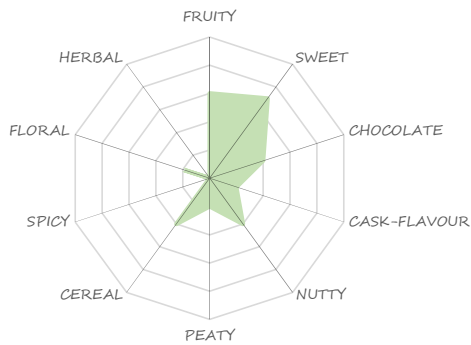

## NOSE

*sweet and pleasant all rounder*

## TASTE

LIGHT  SMOOTH  CREAMY  OILY  DRY  POWERFUL

*subtle peatiness and malty body*