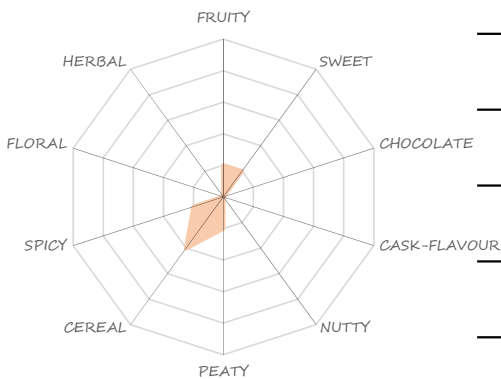

## NOSE

*sweet and pleasant all rounder*

## COLOUR

## TASTE

LIGHT  SMOOTH  CREAMY  OILY  DRY  POWERFUL

*subtle peatiness and malty body*