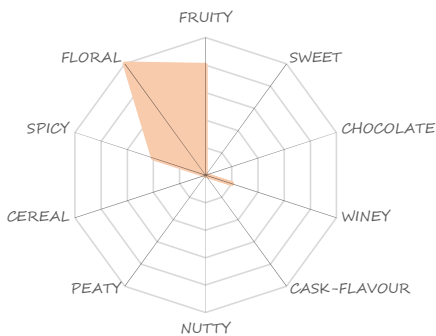

NOSE

herbal , fruity , liquorice,

similar to jeagermeister

COLOUR

TASTE

LIGHT SMOOTH CREAMY OILY DRY POWERFUL

sweet honey taste with a floral,

herbal undertone and

small spicy liquorice kick

FINISH

LENGTH SHORT

LONG

short surprise