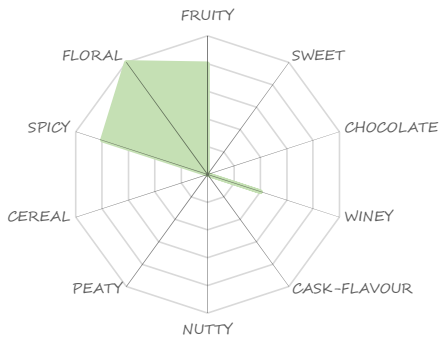

ABBEY'S WHISKY TASTING NOTE

HATCHOBORI GARDEN

DISTILLERY LINDORES ABBEY DISTILLERY

NAME LINDRES ABBEY AQUA VITAE

REGION LOWLAND

AGE OY **STRENGTH** 40%

CASK UNOAKED WITH TONIC

GLANCE

NOSE

herbal , fruity , liquorice,

similar to jeagermeister

COLOUR

TASTE

LIGHT SMOOTH CREAMY OILY DRY POWERFUL

sweet honey taste with a floral,

herbal undertone and

small spicy liquorice kick

FINISH

LENGTH SHORT

LONG

short surprise