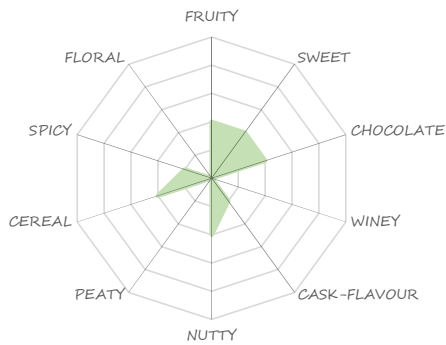

NOSE

caramel with a wheaty feel