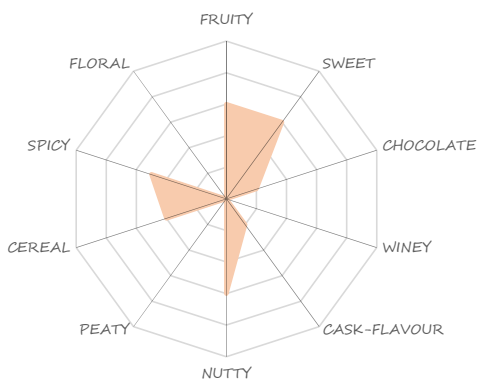

TASTE

LIGHT ☐ SMOOTH ☒ CREAMY ☐ OILY ☐ DRY ☐ POWERFUL ☐

cashew nut kick with spicy after taste

FINISH

LENGTH SHORT

LONG

gently faints away