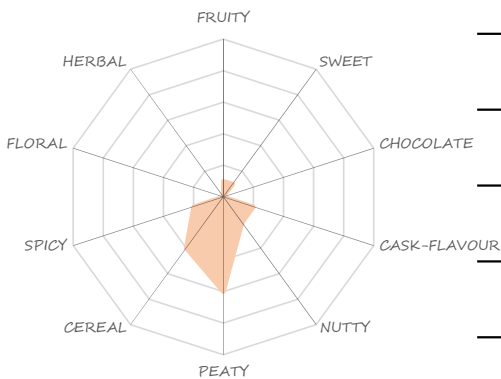

ABBHEY'S WHISKY TASTING NOTE

HATCHOBORI GARDEN

DISTILLERY CAOL ILA
NAME COAL ILA 12Y
REGION ISLAY
AGE 12Y **STRENGTH** 43.0%
CASK OAK **WITH** A LITTLE WATER

GLANCE

NOSE

sweet and fruity with clouds of smoke

COLOUR

TASTE

LIGHT SMOOTH CREAMY OILY DRY POWERFUL

malty toned down peatiness

with a white pepper prickle

FINISH

LENGTH SHORT LONG

smoky after taste but leaves briskly