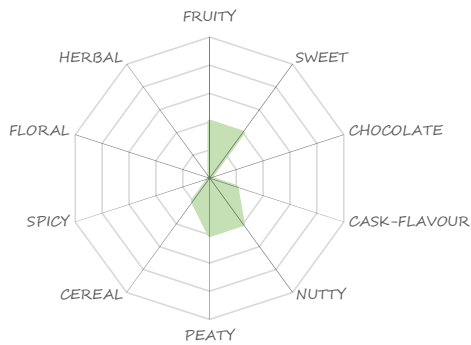

ABBHEY'S WHISKY TASTING NOTE

HATCHOBORI GARDEN

DISTILLERY CAOL ILA
NAME COAL ILA 12Y
REGION ISLAY
AGE 12Y **STRENGTH** 43.0%
CASK OAK **WITH** A LITTLE WATER

GLANCE

NOSE

sweet and fruity with clouds of smoke

COLOUR

TASTE

LIGHT SMOOTH CREAMY OILY DRY POWERFUL

malty toned down peatiness

with a white pepper prickle

FINISH

LENGTH SHORT LONG

smoky after taste but leaves briskly