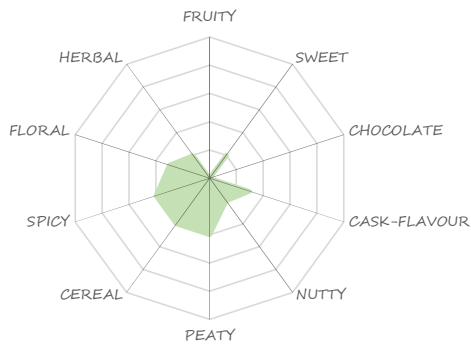

ABBHEY'S WHISKY TASTING NOTE

HATCHOBORI GARDEN

DISTILLERY COAL ILA

NAME COAL ILA 25Y

REGION SCOTLAND

AGE 25Y STRENGTH 43.0%

CASK - TYPE SINGLE MALT

GLANCE

NOSE

Whiffs of soap and pepper then goes peaty
with an alcohol cloud

COLOUR

TASTE

LIGHT SMOOTH CREAMY OILY DRY POWERFUL

Floral beginning and after taste notes, soapy peat
with woody notes, subtle spice
and slowly warms the throat.

FINISH

LENGTH SHORT LONG

Ppeat broadens out left with warming in the throat and malt floral
on the tongue.