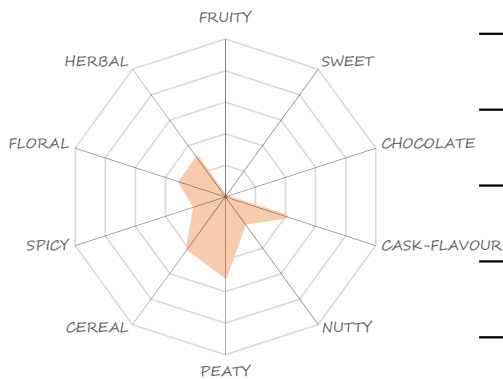

ABBHEY'S WHISKY TASTING NOTE

HATCHOBORI GARDEN

DISTILLERY COAL ILA

NAME COAL ILA 25Y

REGION SCOTLAND

AGE 25Y STRENGTH 43.0%

CASK - TYPE SINGLE MALT

GLANCE

NOSE

Whiffs of soap and pepper then goes peaty
with an alcohol cloud

COLOUR

TASTE

LIGHT SMOOTH CREAMY OILY DRY POWERFUL

Floral beginning and after taste notes, soapy peat
with woody notes, subtle spice
and slowly warms the throat.

FINISH

LENGTH SHORT LONG

Ppeat broadens out left with warming in the throat and malt floral
on the tongue.