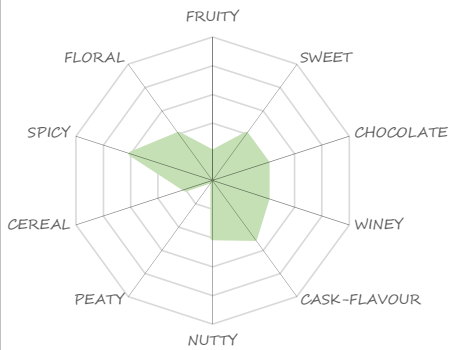

ABBHEY'S WHISKY TASTING NOTE

HATCHOBORI GARDEN

DISTILLERY GLENFIDDICH

NAME GLENFIDDICH SMALL BATCH RESERVE 18Y

REGION SPEYSIDE

AGE 18Y **STRENGTH** 40%

CASK OLOROSO & BOURBON WITH -

GLANCE

NOSE

sweet and sour with a hint of coconut

COLOUR

TASTE

LIGHT SMOOTH CREAMY OILY DRY POWERFUL

spicy kick with a mellow fruity tone

FINISH

LENGTH SHORT