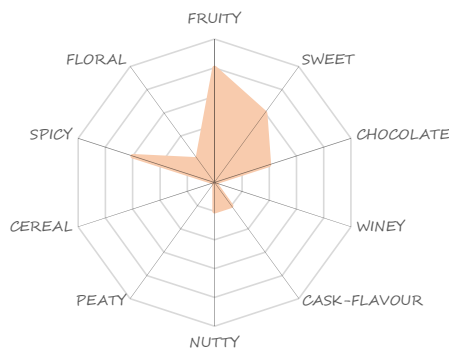

ABBHEY'S WHISKY TASTING NOTE

HATCHOBORI GARDEN

DISTILLERY GLENFIDDICH

NAME GLENFIDDICH SMALL BATCH RESERVE 18Y

REGION SPEYSIDE

AGE 18Y **STRENGTH** 40%

CASK OLOROSO & BOURBON WITH -

GLANCE

NOSE

sweet and sour with a hint of coconut

COLOUR

TASTE

LIGHT SMOOTH CREAMY OILY DRY POWERFUL

spicy kick with a mellow fruity tone

FINISH

LENGTH SHORT